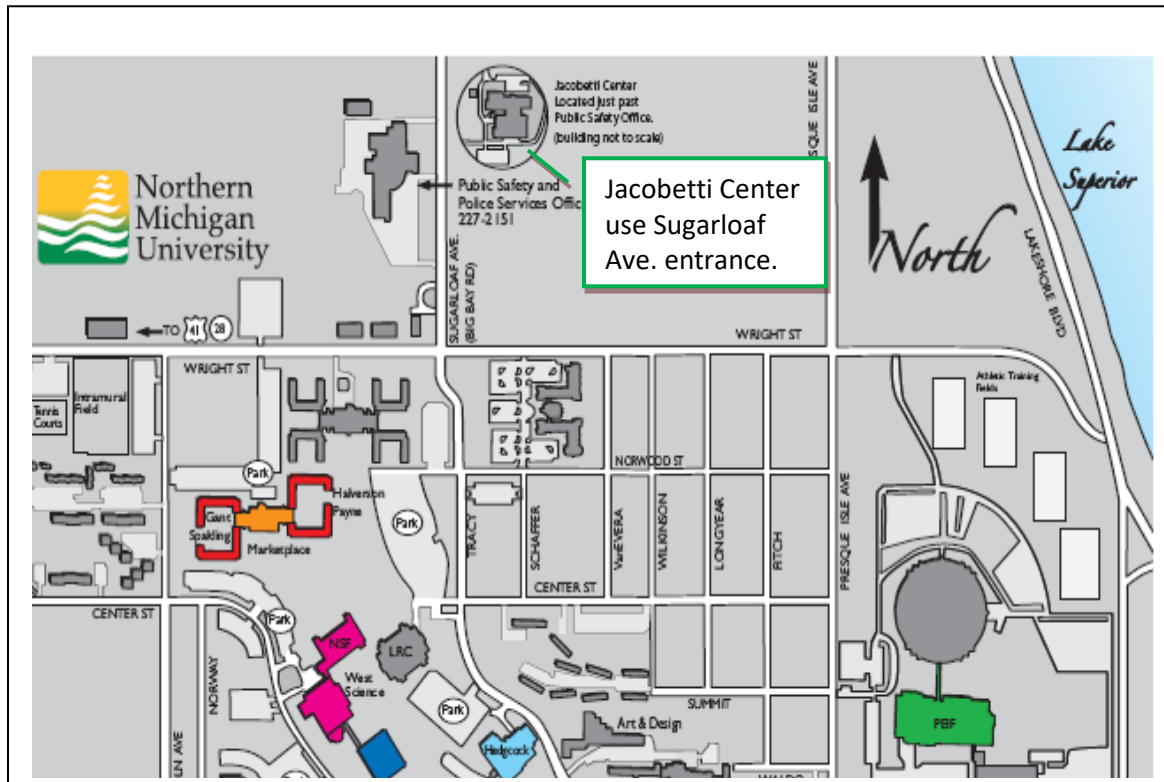

MOTORCYCLE SAFETY CLASS - MARQUETTE

Welcome to Northern Michigan University's Motorcycle Safety Course. The class sessions will be held at the Jacobetti Center, located at the corner of Sugarloaf Ave. and Co. Rd. 550, (2296 Sugarloaf Ave.) use the entrance across from the Tourist Park entrance.

To be admitted to the class you must have an eCourse Completion Certificate and the signed liability waiver.

To participate in the range hours, you must wear protective clothing including a helmet.

The sessions start at 8:00 am EST. Arrive 15 minutes early and be prepared. You will be required to have a helmet (DOT or Snell Approved), shoes (hard-soled and over-the-ankle, NO tennis shoes), long pants (denim – no synthetic fabrics), long-sleeved shirt or jacket, full-fingered gloves, and eye protection. Most of the course will be outside on the Range. Dress appropriately!