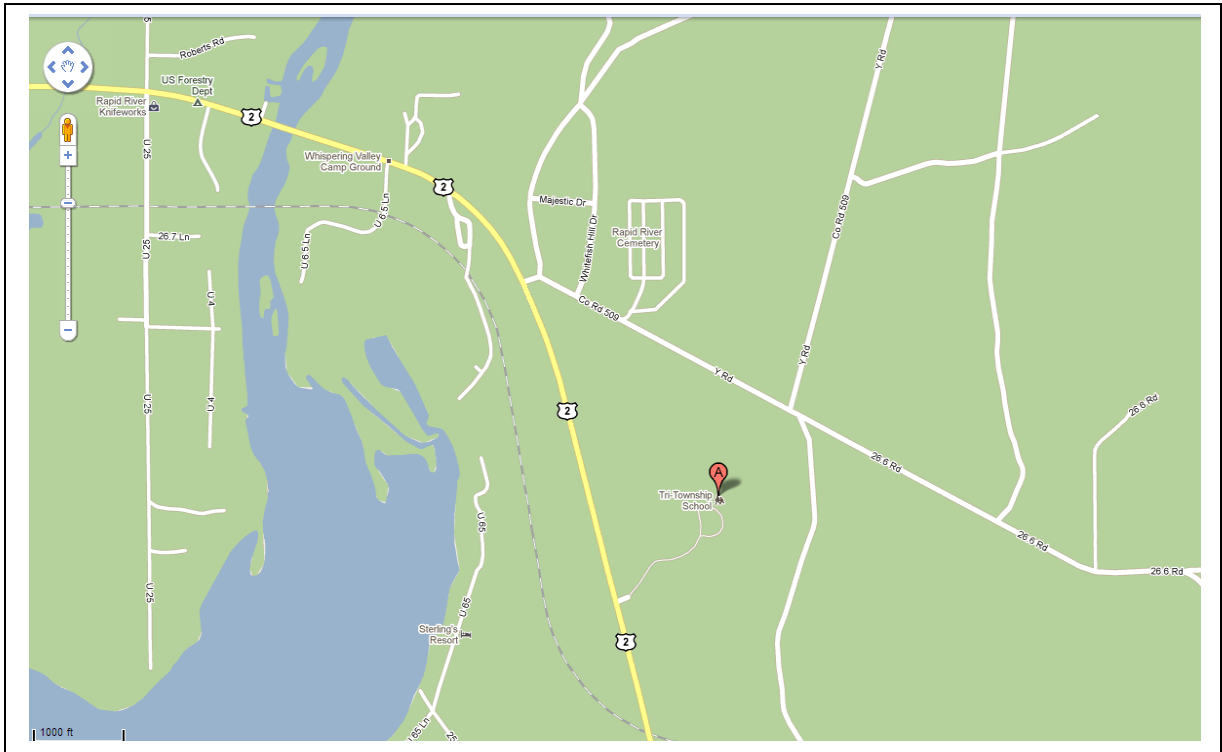

MOTORCYCLE SAFETY CLASS – RAPID RIVER

Welcome to Northern Michigan University's Motorcycle Safety Course at Rapid River. Class sessions take place at the Rapid River School, 10070 US 2 Rapid River, MI. Motorcycles will be provided.