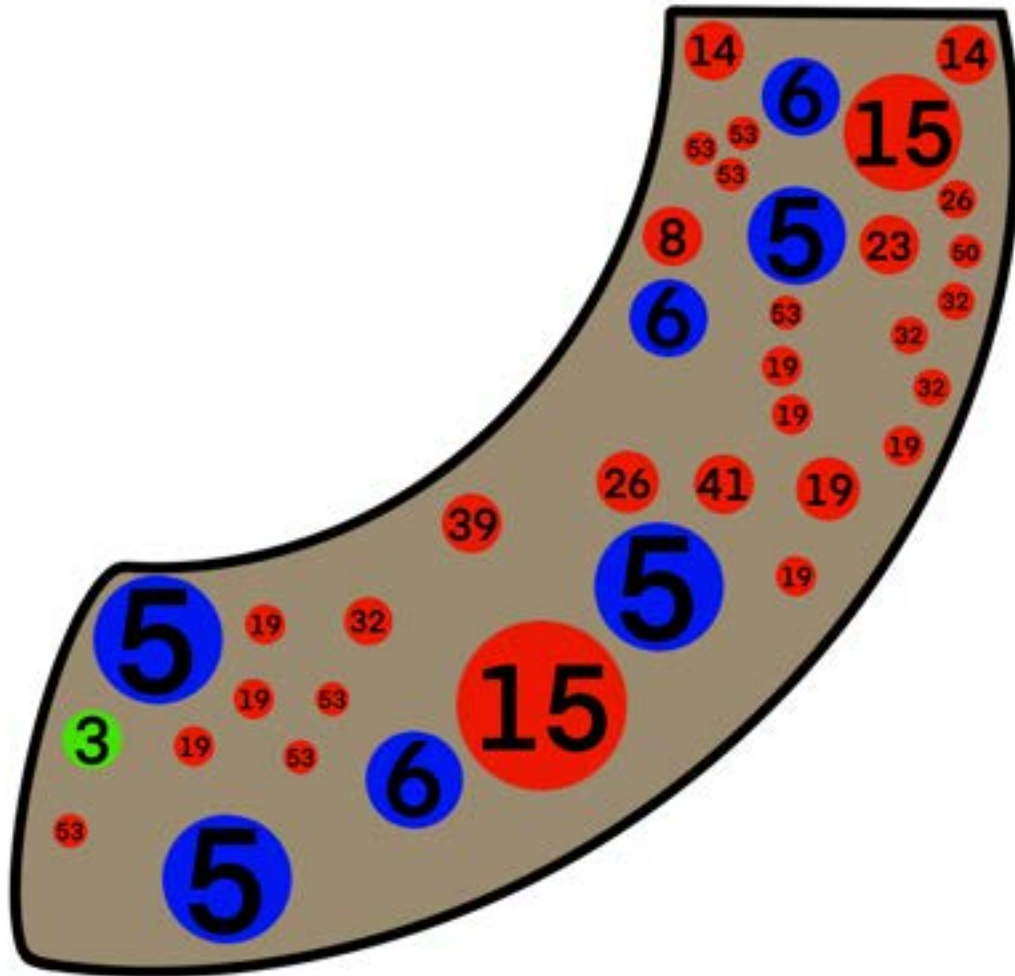

GeoPark Bed 18

Tree Species	Shrub Species	Perennial Species
#3 - Sugar Maple	#5 - Creeping Juniper #6 - Japanese Yew	#8 - Purple Coneflower #14 - Russian Sage #15 - Creeping Thyme #19 - Foxglove #23 - Larkspur #26 - Goldenrod #32 - Dazzleberry Sedum #39 - New York Fern #41 - Butterfly Milkweed #50 - Common Yarrow #53 - Woodland Sedge