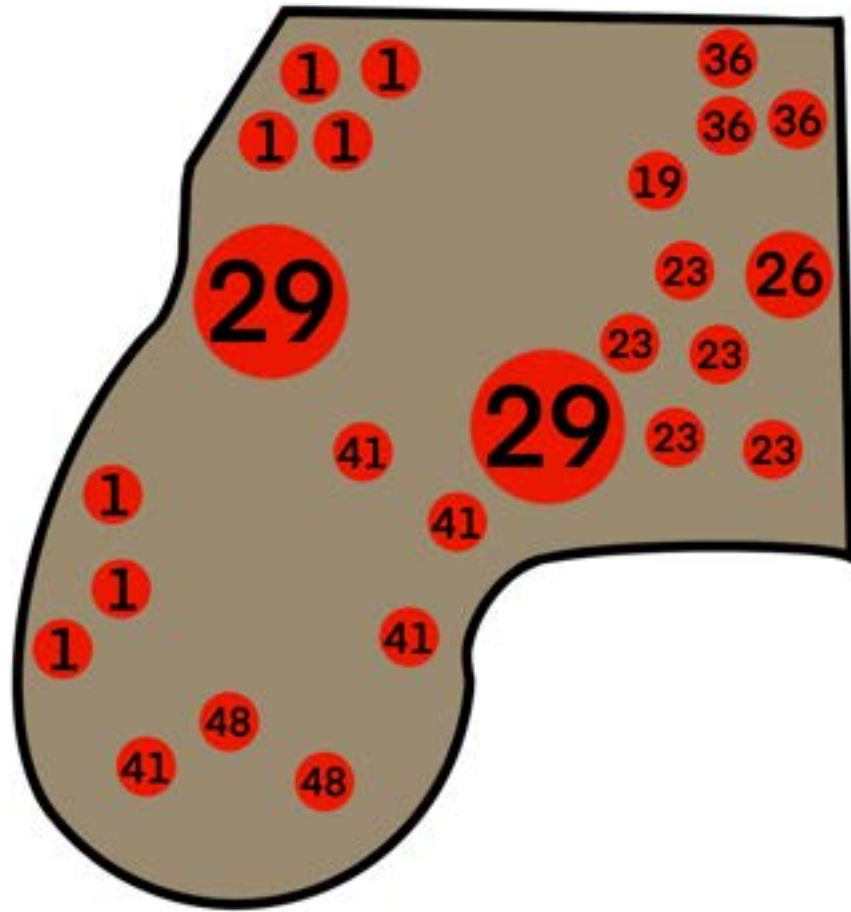

GeoPark Bed 22

Tree Species	Shrub Species	Perennial Species
		#1 - Black-Eyed Susan #19 - Foxglove #23 - Larkspur #26 - Goldenrod #29 - Giant Hyssop #36 - Irises #41 - Butterfly Milkweed #48 - Big Bluestem