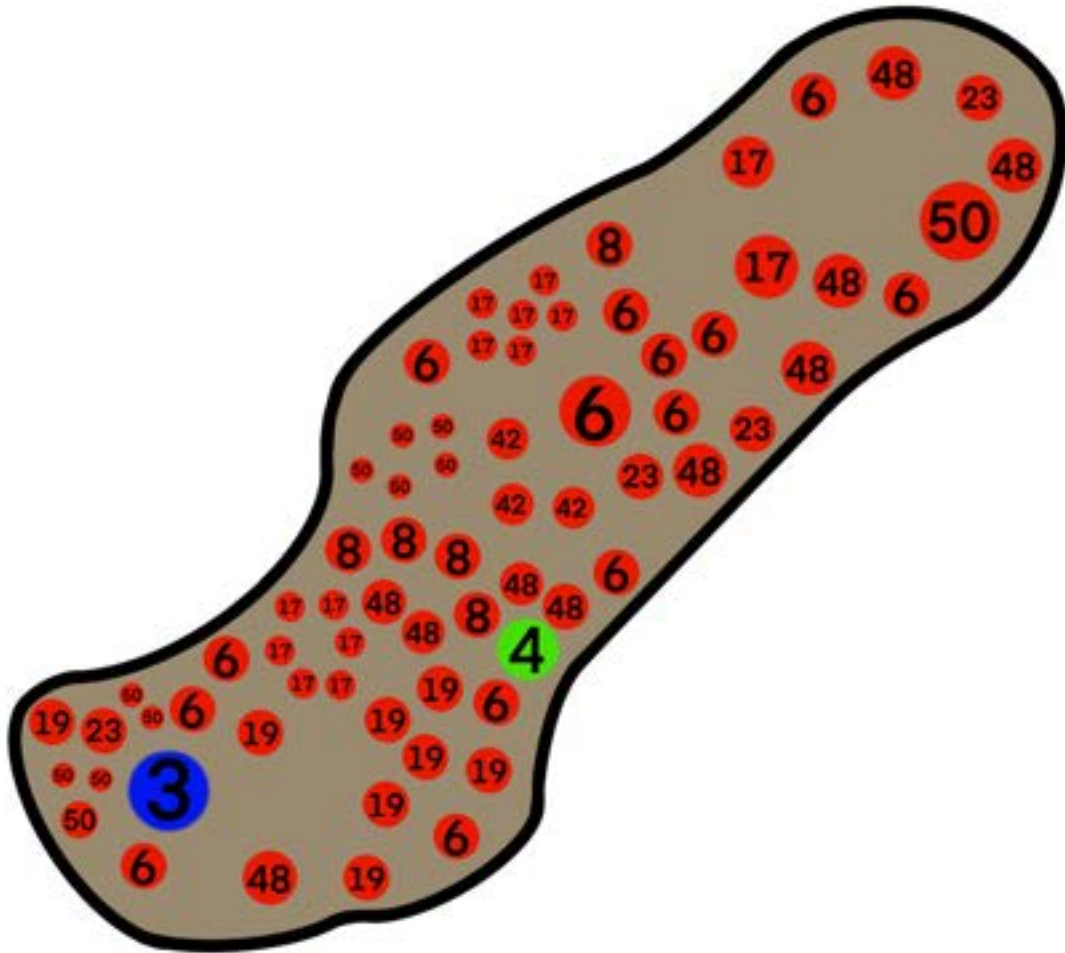

GeoPark Bed 12

Tree Species	Shrub Species	Perennial Species
#4 - White Oak	#3 - Atlantic Ninebark	#6 - Wild Lupine #8 - Purple Coneflower #17 - Wild Chive #19 - Foxglove #23 - Larkspur #42 - Swamp Milkweed #48 - Big Bluestem #50 - Common Yarrow