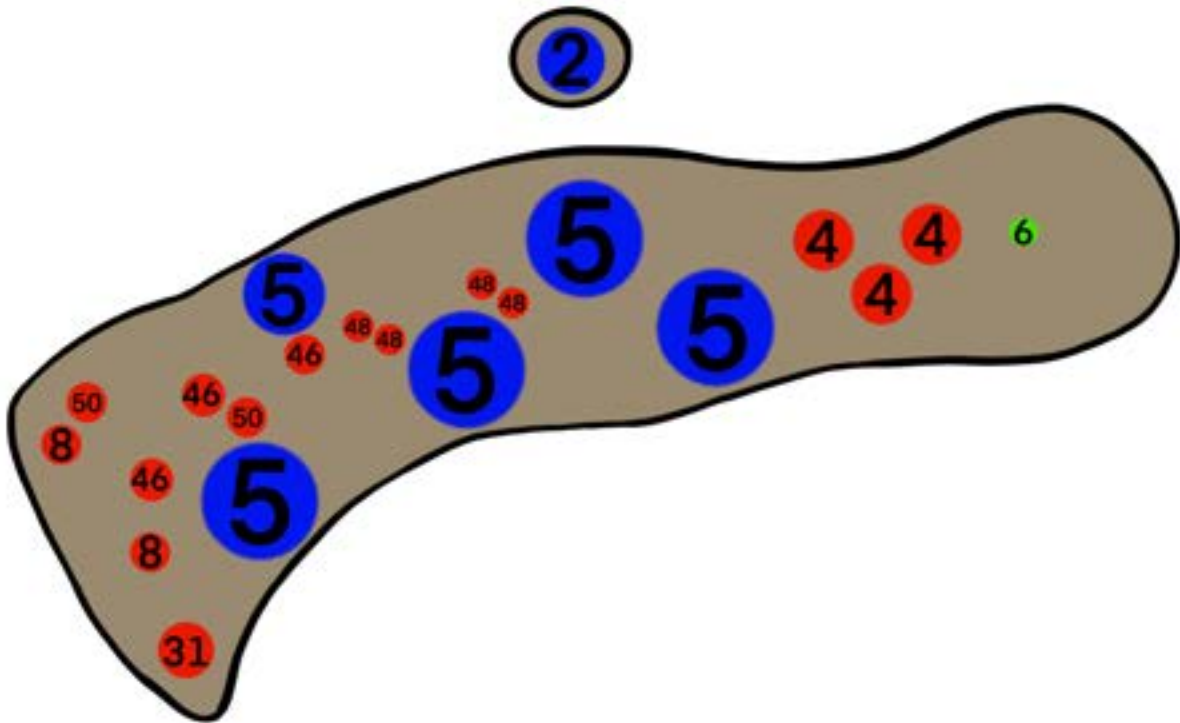

GeoPark Bed 9

Tree Species	Shrub Species	Perennial Species
#6 - Chokecherry	#2 - Round-Leaf Dogwood #5 - Creeping Juniper	#4 - Orange Daylily #8 - Purple Coneflower #31 - Hen and Chicks #46 - Fern-Leaf Yarrow #48 - Big Bluestem #50 - Common Yarrow