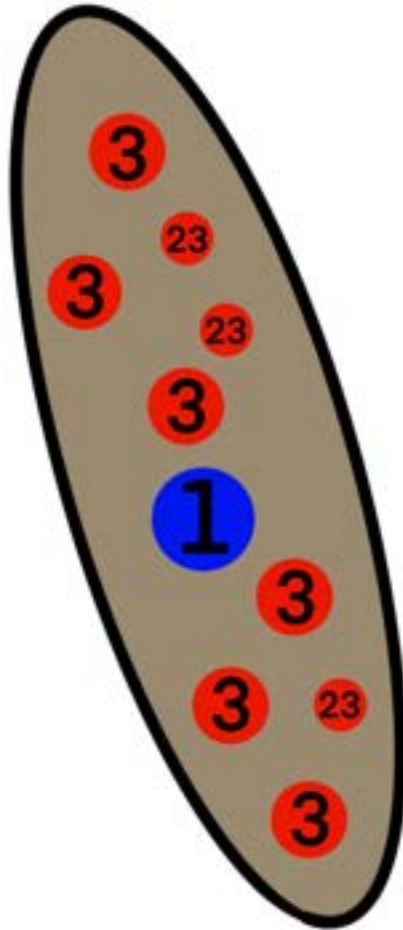

GeoPark Bed 3

Tree Species	Shrub Species	Perennial Species

*As of 2020, this bed has not yet been developed.

GeoPark Bed 4

Tree Species	Shrub Species	Perennial Species
	Unidentified Shrub planted in 2019 in collaboration with Hiawatha Music Festival	#1 - Black-Eyed Susan #4 - Orange Daylily #6 - Wild Lupine #8 - Purple Coneflower #17 - Wild Chive #33 - Assorted Sedum #35 - Artemisia White Sage/Silver King #36 - Iris #45 - Comfrey #48 - Big Bluestem

GeoPark Bed 5

Tree Species	Shrub Species	Perennial Species
	#1 - American Elderberry	#3 - Stella De Oro Daylily #23 - Larkspur

GeoPark Bed 6

Tree Species	Shrub Species	Perennial Species
		#3 - Stella De Oro Daylily #4 - Orange Daylily