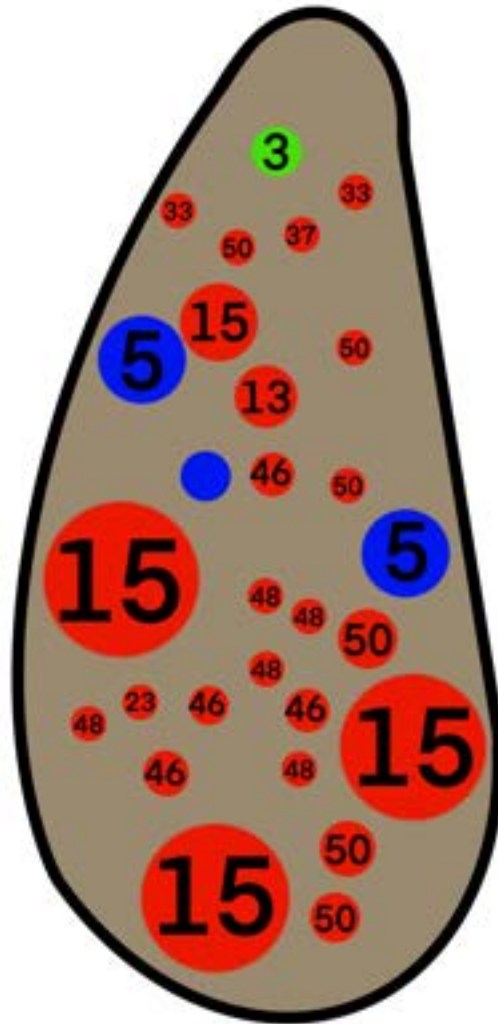

GeoPark Bed 14

Tree Species	Shrub Species	Perennial Species
#3 - Sugar Maple	#5 - Creeping Juniper	#13 - Threadleaf Coreopsis #15 - Creeping Thyme #23 - Larkspur #33 - Autumn Joy Sedum #37 - Evening Primrose #46 - Fern-Leaf Yarrow #48 - Big Bluestem #50 - Common Yarrow