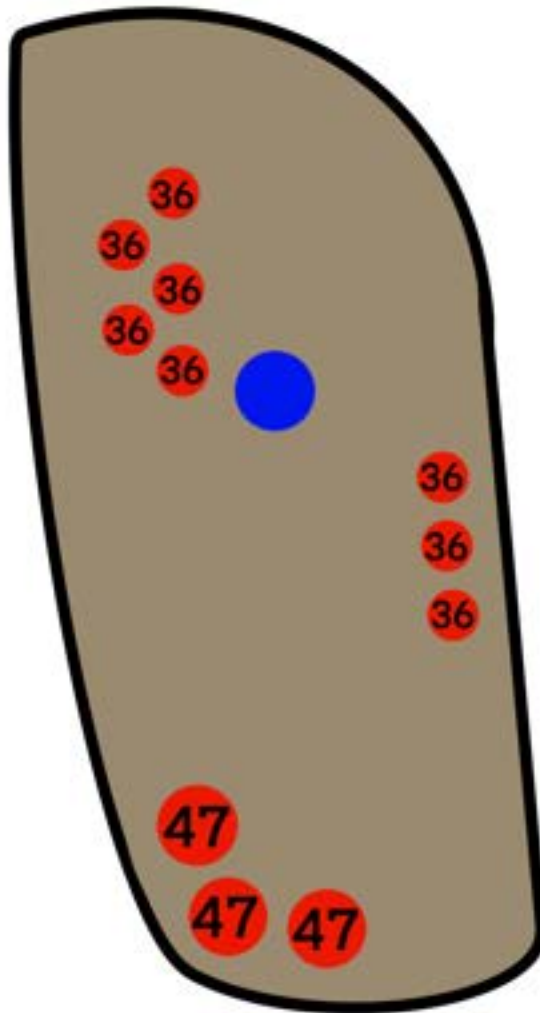

GeoPark Bed 15

Tree Species	Shrub Species	Perennial Species
	Unidentified Shrub species planted in 2019 in collaboration with Hiawatha Music Festival	#36 - Irises #47 - English Lavender