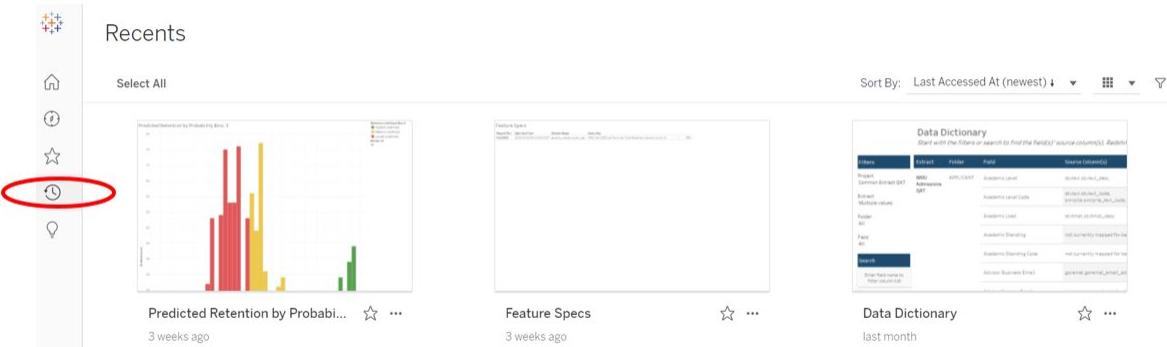

Tutorial 2-General Orientation

This tutorial is a general orientation of the Analytics Portal which displays important pages in the navigation panel.

1. Home page

Click the Home page button on the navigation panel to go to the home page. This page displays a quick link to the Favorites, Recents, and Recommendations pages.

2. Explore page

Click the Explore page button on the navigation panel to go to the explore page. This page shows dashboards by project, workbook, view, metric, data source, and data role.

3. Favorites page

Click the Favorites page button on the navigation panel to go to the Favorites page. This page shows dashboards that you labeled as favorites.

4. Recents page

Click the Recents page button on the navigation panel to go to the Recents page. This page shows dashboards that you viewed recently.